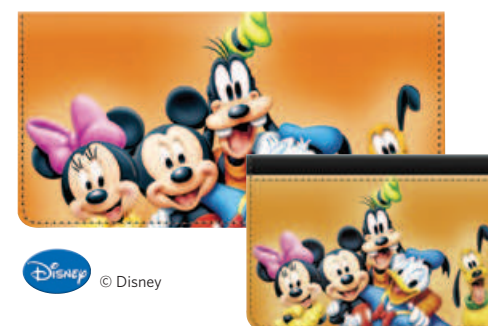

Mickey & Friends Leather - LW-MF

Mickey & Friends Leather Debit Card Holder - LD-MF

 © Disney

All checkbook styles include plastic flap for clear impressions when writing duplicate checks. Includes leather stitched-in slots for credit cards and ID. Pen loop holder. (Pen not included.) Checkbook Covers not available for expedited delivery.